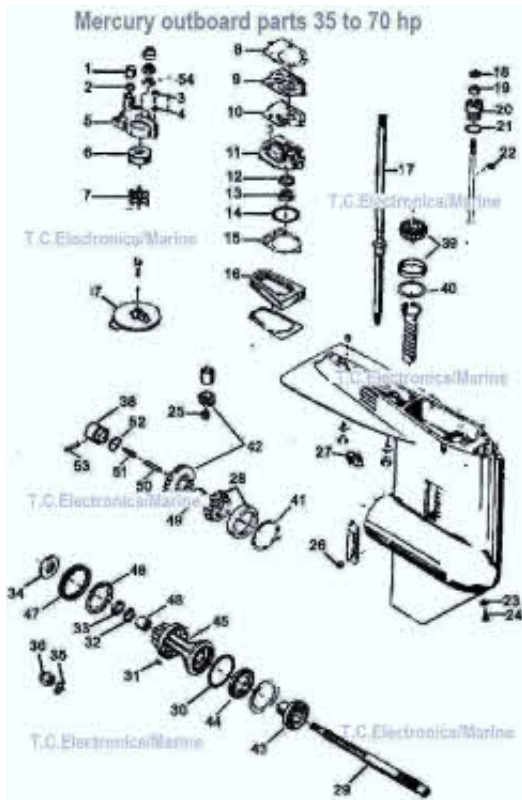

Download from
Dreamstime.com

This watermarked comp image is for previewing purposes only.

ID 35103813

© Yulia Gapeenko | Dreamstime.com

[25 Hp Mercury Outboard Serial Number Lookup](#)

[25 Hp Mercury Outboard Serial Number Lookup](#)

Download from
Dreamstime.com

This watermarked comp image is for previewing purposes only.

ID 35103813

© Yulia Gapeenko | Dreamstime.com

We WILL need your serial number to look up correct parts Arranged by Horsepower.. Serial numbers than listed in these guides There is NO serial-to-year cross-reference chart for 1997 and later motors.

1. [mercury outboard serial number lookup](#)
2. [old mercury outboard serial number lookup](#)
3. [vintage mercury outboard serial number lookup](#)

Lookup Mercury Marine 25 hp (2 cyl) outboard motor parts by serial number range and buy discount parts from our large online inventory.. 4 - 6 HP 7 5 - 9 9 HP 15 - 25 HP. Mercury has never really used model years for much of anything other than 'sales tools' in dealerships.