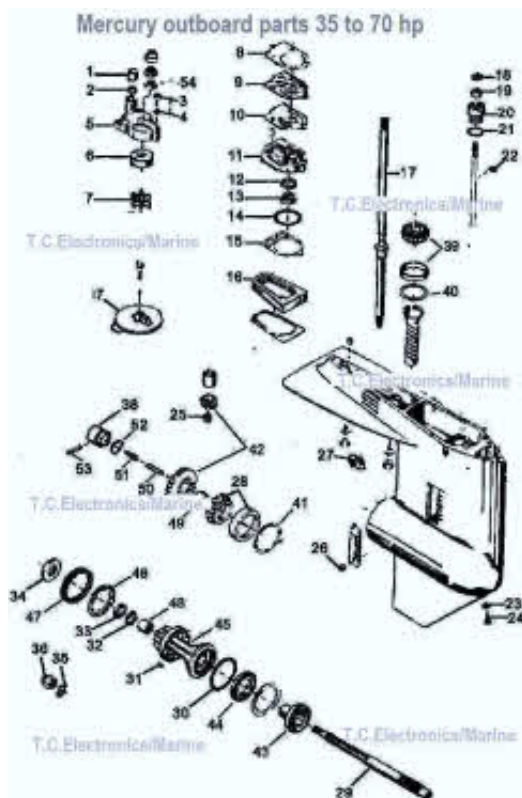

We WILL need your serial number to look up correct parts Arranged by Horsepower.. Serial numbers than listed in these guides There is NO serial-to-year cross-reference chart for 1997 and later motors.

1. [mercury outboard serial number lookup](#)
2. [old mercury outboard serial number lookup](#)
3. [vintage mercury outboard serial number lookup](#)

Lookup Mercury Marine 25 hp (2 cyl) outboard motor parts by serial number range and buy discount parts from our large online inventory.. 4 - 6 HP 7 5 - 9 9 HP 15 - 25 HP. Mercury has never really used model years for much of anything other than 'sales tools' in dealerships.

mercury outboard serial number lookup

mercury outboard serial number lookup, mercury outboard model number lookup, old mercury outboard serial number lookup, mercury outboard parts lookup serial number, vintage mercury outboard serial number lookup, older mercury outboard serial number lookup, mercury 2 stroke outboard serial number lookup, how to identify mercury outboard by serial number, how to read mercury outboard serial number, how to find mercury outboard serial number, mercury outboard part number lookup, what year is my mercury outboard by serial number [Pubg Mobile Emulator Download For Mac](#)

[Download free imtoo 3d video converter](#)

[Free download program Uncharted 3 Hacking Tool](#)

old mercury outboard serial number lookup

[Dmg Connections](#)